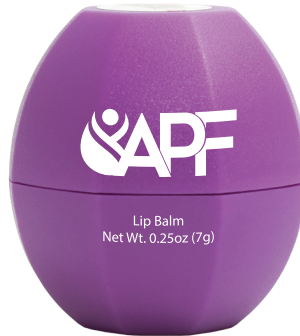

ITEM PPD-846R
Pomegranate Lip Balm Ocatagon RVO

All Revos come with a ChapIce label on top.

VIRTUAL

Imprint Color(s)

ITEM PPD-846R
Pomegranate Lip Balm Ocatagon RVO

All Revos come with a ChapIce label on top.

VIRTUAL

Imprint Color(s)

Art Guidelines

1. Pad Print

- a. Positive imprint - 6 pt minimum Sample Text
- b. Reverse imprint - 7 pt minimum **Sample Text**
- c. Serif and italic types - 7 pt minimum Sample Text
- d. Line weight, positive lines - .5 _____
- e. Line weight, reverse lines (gap) - 1.2 **=====**