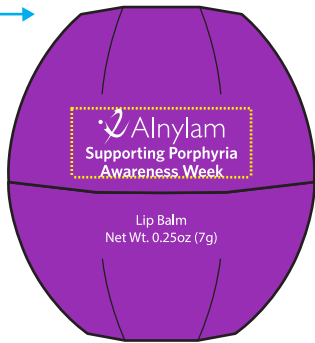

ITEM PPD-846R
Pomegranate Lip Balm Ocatagon RVO

All Revos come with a ChapIce label on top.

VIRTUAL

Imprint Color(s)

ITEM PPD-846R
Pomegranate Lip Balm Ocatagon RVO

All Revos come with a ChapIce label on top.

VIRTUAL

Imprint Color(s)

Art Guidelines

1. Pad Print

- a. Positive imprint - 6 pt minimum Sample Text
- b. Reverse imprint - 7 pt minimum **Sample Text**
- c. Serif and italic types - 7 pt minimum Sample Text
- d. Line weight, positive lines - .5 _____
- e. Line weight, reverse lines (gap) - 1.2 **=====**

IMPRINT AREA 0.345 inch HEIGHT
0.92 inch WIDTH

Color Variance & Shifting

- This proof is not an exact match of finished product. There will be a color variance due to this being viewed on an RGB monitor.
- Color variances also occur when being printed on different mediums (ie: leash and label) and will not be an exact match.
- This proof should be used to inspect layout, spelling and approximate color appearance.