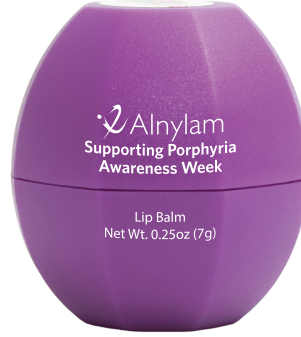

ITEM PPD-846R
Pomegranate Lip Balm Ocatagon RVO

All Revos come with a ChapIce label on top.

VIRTUAL

Imprint Color(s)

ITEM PPD-846R
Pomegranate Lip Balm Ocatagon RVO

All Revos come with a ChapIce label on top.

VIRTUAL

Imprint Color(s)

Art Guidelines

1. Pad Print

- a. Positive imprint - 6 pt minimum Sample Text
- b. Reverse imprint - 7 pt minimum **Sample Text**
- c. Serif and italic types - 7 pt minimum Sample Text
- d. Line weight, positive lines - .5 _____
- e. Line weight, reverse lines (gap) - 1.2 **=====**