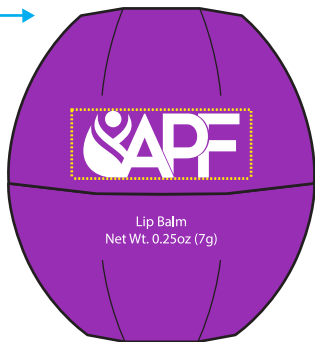

ITEM PPD-846R
Pomegranate Lip Balm Ocatagon RVO

All Revos come with a ChapIce label on top.

VIRTUAL

Imprint Color(s)

ITEM PPD-846R
Pomegranate Lip Balm Ocatagon RVO

All Revos come with a ChapIce label on top.

VIRTUAL

Imprint Color(s)

Art Guidelines

1. Pad Print

- a. Positive imprint - 6 pt minimum Sample Text
- b. Reverse imprint - 7 pt minimum **Sample Text**
- c. Serif and italic types - 7 pt minimum Sample Text
- d. Line weight, positive lines - .5 _____
- e. Line weight, reverse lines (gap) - 1.2 **=====**

IMPRINT AREA 0.345 inch HEIGHT
0.92 inch WIDTH

Color Variance & Shifting

- This proof is not an exact match of finished product. There will be a color variance due to this being viewed on an RGB monitor.
- Color variances also occur when being printed on different mediums (ie: leash and label) and will not be an exact match.
- This proof should be used to inspect layout, spelling and approximate color appearance.